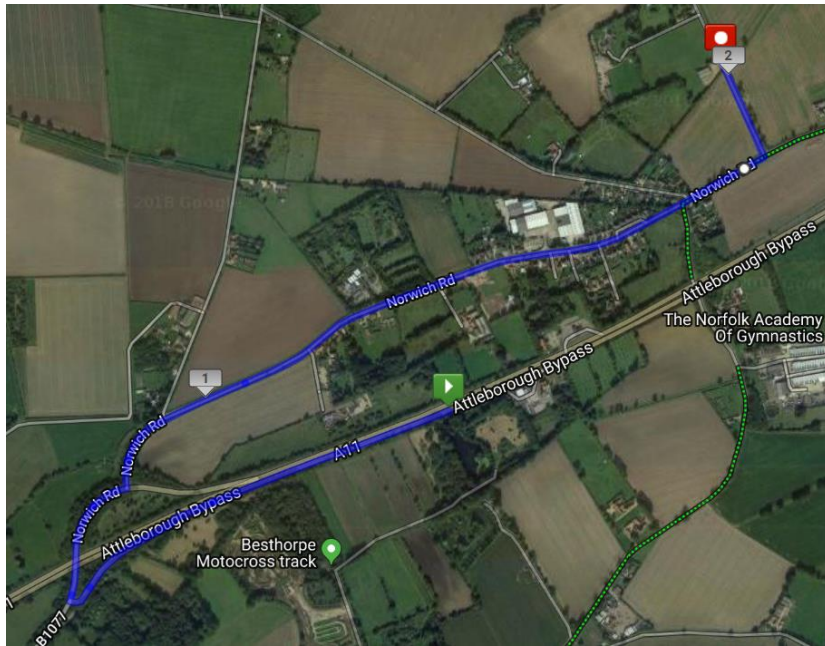

Route from Finish back to HQ

RTTC 10 Miles National Youth Championship – Start order.

bib	Rider	club	gender	category	Age	start_time
3	Shellan Leeming	Team RL 360 I.O.M.	Female	Juvenile	15	14:03:00
4	Jessica Woollas	Sleaford Wheelers Cycling Club	Female	Juvenile	12	14:04:00
5	Aaron Lund	Team RL 360 I.O.M.	Male	Junior	16	14:05:00
6	Michael Carter	Welland Valley CC	Male	Juvenile	13	14:06:00
7	Charlie Price	Mid Shropshire Wheelers	Male	Juvenile	12	14:07:00
8	Tomos Perkins	Towy Riders	Male	Juvenile	14	14:08:00
9	Helena Duguid	Guernsey Velo Club	Female	Juvenile	13	14:09:00
10	Will Corkill	Team RL 360 I.O.M.	Male	Junior	16	14:10:00
11	Eleanor Peel	Bourne Wheelers	Female	Juvenile	14	14:11:00
12	Jack Christian	Team RL 360 I.O.M.	Male	Juvenile	15	14:12:00
13	Alex Cutmore	TPH Racing	Male	Juvenile	13	14:13:00
14	Patrick Kilcullen	Stockton Wheelers CC	Male	Juvenile	14	14:14:00
15	Tyler Hannay	Team RL 360 I.O.M.	Male	Juvenile	15	14:15:00
16	Mia Mawson	Sleaford Wheelers Cycling Club	Female	Junior	16	14:16:00
17	Niall Colquitt	Team RL 360 I.O.M.	Male	Juvenile	13	14:17:00
18	Freya Eccleston	Palmer Park Velo	Female	Juvenile	13	14:18:00
19	Arthur Hitchen	Ipswich BC	Male	Juvenile	15	14:19:00
20	Sam Young	Fenland Clarion CC	Male	Junior	16	14:20:00
21	Annabel Parker	Matlock CC	Female	Juvenile	13	14:21:00
22	Rachel Earnshaw	Team JRC	Female	Junior	16	14:22:00
23	Fran Cole	Coalville Whs	Female	Junior	16	14:23:00
24	Ben Etherington	Stockton Wheelers CC	Male	Juvenile	13	14:24:00
25	Joe Dixon	Gosforth RC	Male	Juvenile	12	14:25:00
26	Ella Jamieson	Clifton CC York	Female	Juvenile	13	14:26:00
27	Ellen Fordham	Bourne Wheelers	Female	Juvenile	15	14:27:00
28	Lilly O'dell	St Ives CC	Female	Juvenile	14	14:28:00
29	Harriet Breakey	Holmfirth C C	Female	Juvenile	14	14:29:00
30	Ryan Williams	North Midland Youth Squad	Male	Juvenile	12	14:30:00