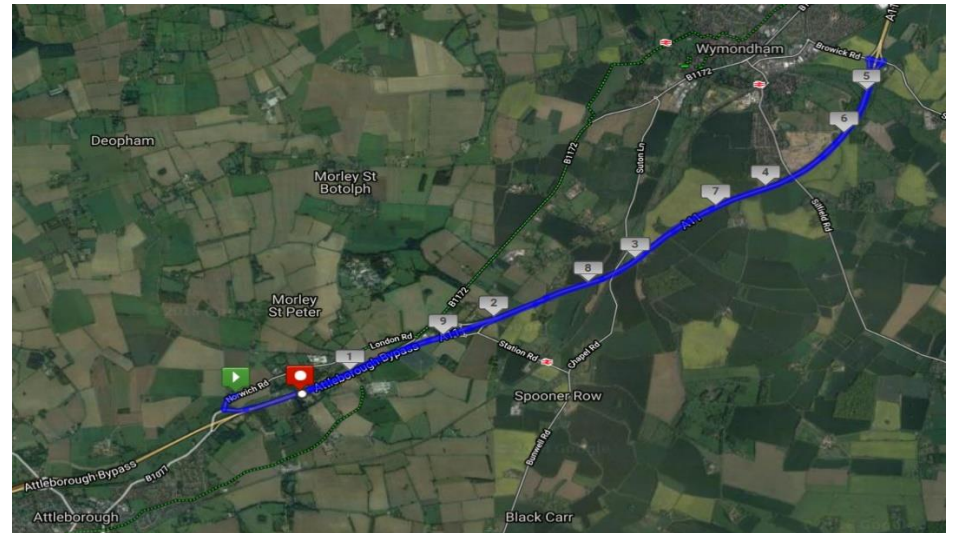

(4)

Course Map B10/3a – revised 2018.

Route to Start From HQ.

(9)

Event Notes:

Route to Start – From HQ – Turn Right onto Golf Links road, Turn Right at T junction and proceed through Besthorpe on Norwich road to start approx. 1.16miles