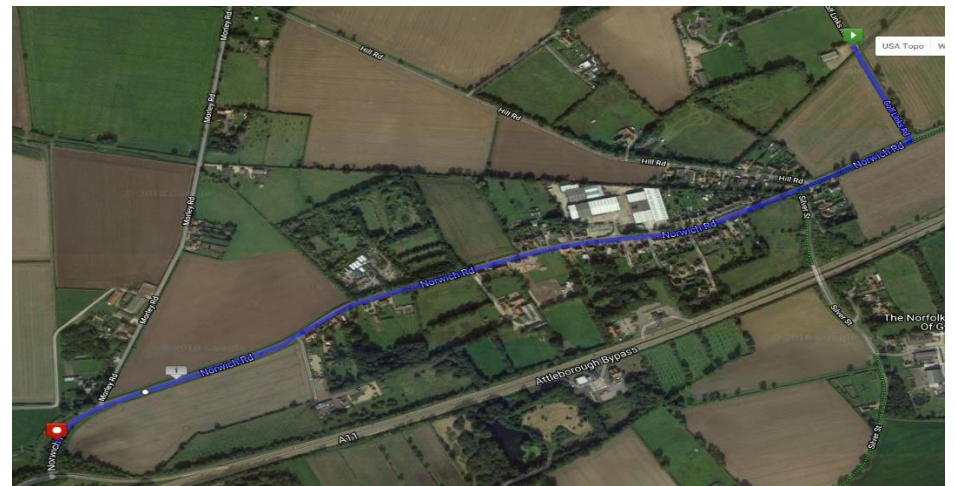

Route to Start From HQ.

(9)