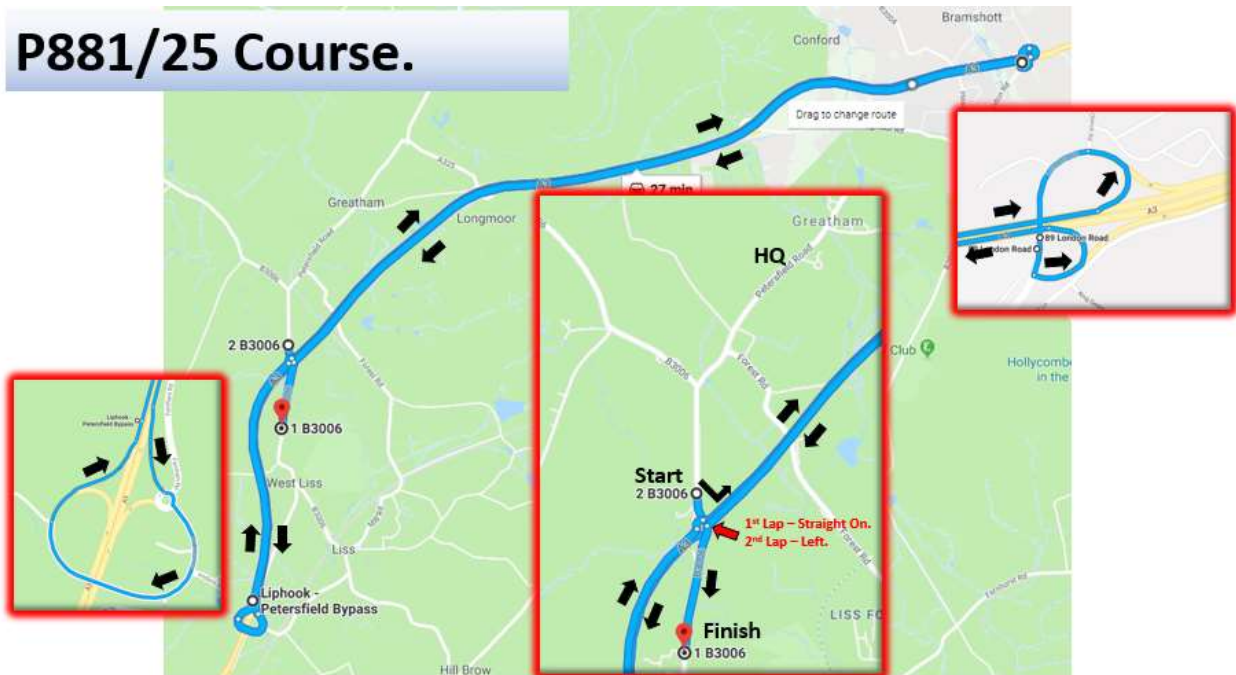

### Course P881/25:

- **START** on the B3006 opposite an inspection cover at the south end of a small lay-by and approximately 300 yards north of Ham Barn roundabout at the junction with the A3.
- Proceed to Ham Barn roundabout and take 1st exit on to A3 (signposted Guildford and London). Proceed North East on A3 passing two exit slip roads (1) the A325 to Farnham and (2) an unclassified road to Griggs Green. Take 3rd Exit Slip Road on to B2171 (signposted to Haslemere and Liphook) to cross Bramshott Flyover where TURN (5.44 Miles). Take 1st exit to turn LEFT on to slip road to rejoin the A3 and proceed South West (signposted Petersfield and Portsmouth).
- Proceed along A3 towards the Ham Barn Roundabout and take the second exit (10.6 miles). **Continue on A3** until the Liss turning (1/2 mile past the lay-by); take the slip road taking the second exit. Go directly over roundabout then bearing right following sign for A3 Guildford. Go over the fly-over to rejoin A3 (12.7 miles) and proceed north.

- Take care when approaching the Ham Barn roundabout (14.27 Miles) and ensure that you are in the middle lane. You should then take the 2nd exit to stay on A3 and repeat circuit by proceeding North East as before past the exit slip roads to Farnham and Griggs Green to take the 3rd exit slip road on to the B2171 to cross Bramshott Flyover, where TURN (19.52 Miles).
- Take 1st exit to turn LEFT on to slip road to rejoin the A3 and proceed South West (signposted Petersfield and Portsmouth).
- Retrace on A3 to Ham Barn roundabout (24.70 Miles). Take 1st exit on to B3006 (signposted Liss) to **FINISH** on B3006, 20 yards South of a BT Cover in tarmac footpath on opposite side of road and 75 yards North of Liss sign.