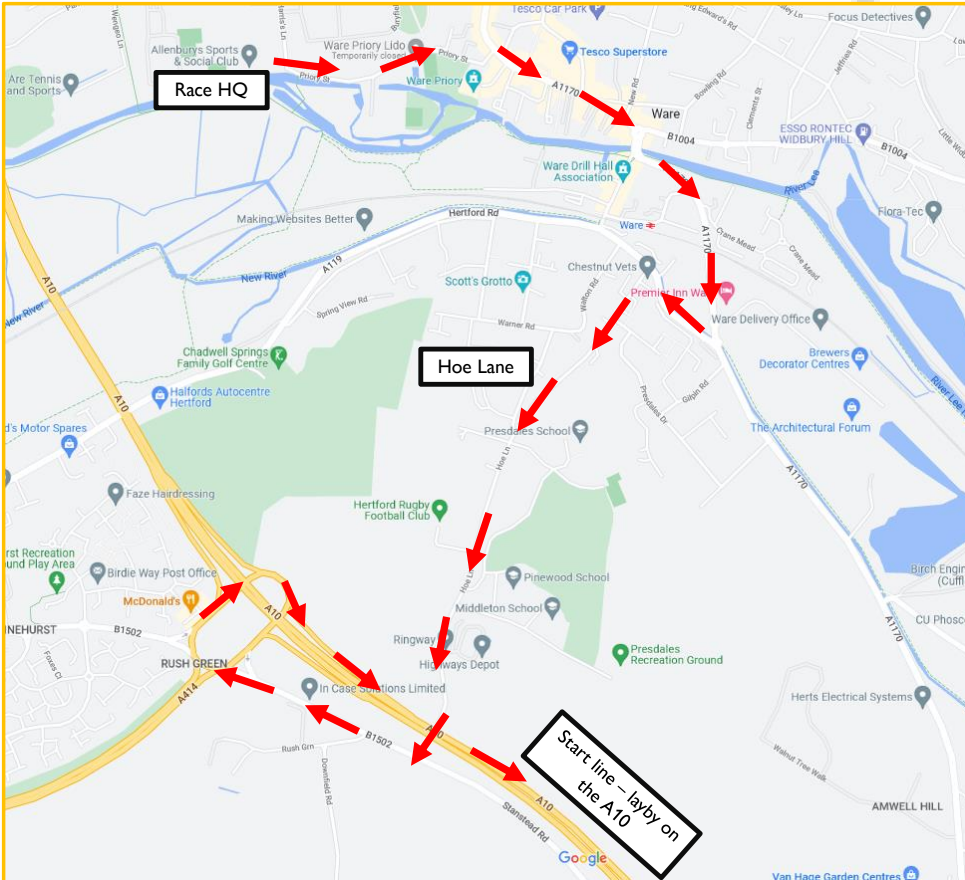

Herts Wheelers Open 10 mile time trial

Please see some additional information for the location of Race HQ and the start line.

Event HQ:- Allenburys Sports & Social Club (SG12 0DJ).

If you have any questions, please contact: